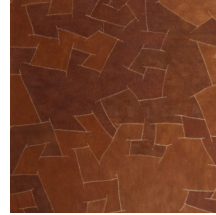

## Technical specifications

Reference	<a href="#">pan. 217</a>
Product category	Couture
Composition	Natural wallcovering on non-woven backing
Description	Random, hand-sewn patchwork of natural Bark Cloth on non-woven backing (sold in panels)
Dimensions	Panels: width $\pm$ 130 cm (51.18"), height $\pm$ 310 cm (3.39 yds)
Pattern repeat	Straight match 0 cm (0.00")
Remark	Each panel is a unique, handmade item. The patchwork is totally random and will vary from panel to panel
Adhesive	Arte Clearpro or a good quality dispersion adhesive
How to paste	Paste the wall
Light resistance	Moderate lightfastness
How to remove	Strippable
Fire retardant EU	B-s1, d0
Fire retardant US	Class A
Maintenance	Spongeable during hanging (dab away damp glue)

## Colourways (8)

pan. 215

pan. 216

pan. 217

pan. 218

pan. 219

pan. 220

pan. 221